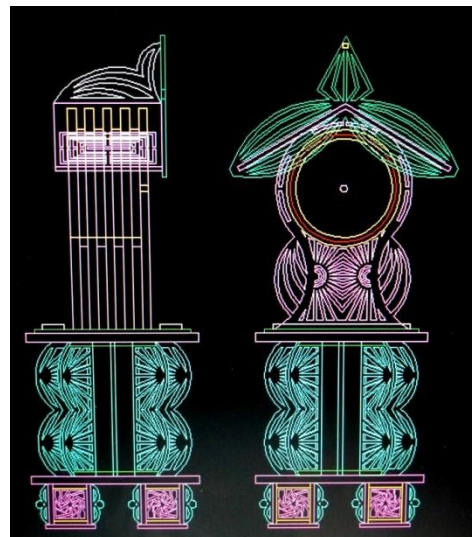

McDonald Clock