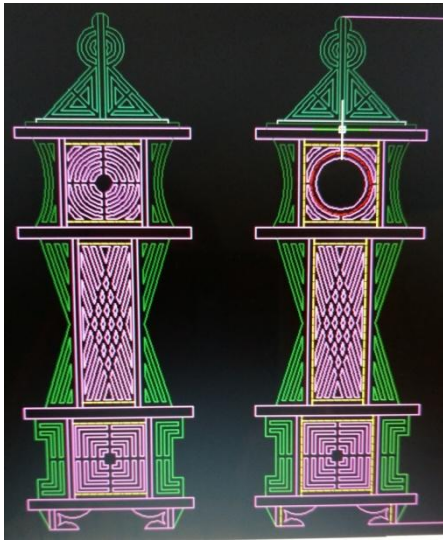

Kettunen Clock