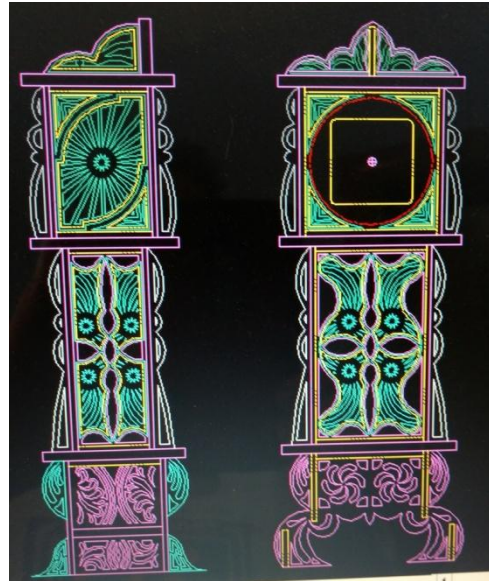

Kleoppel Clock